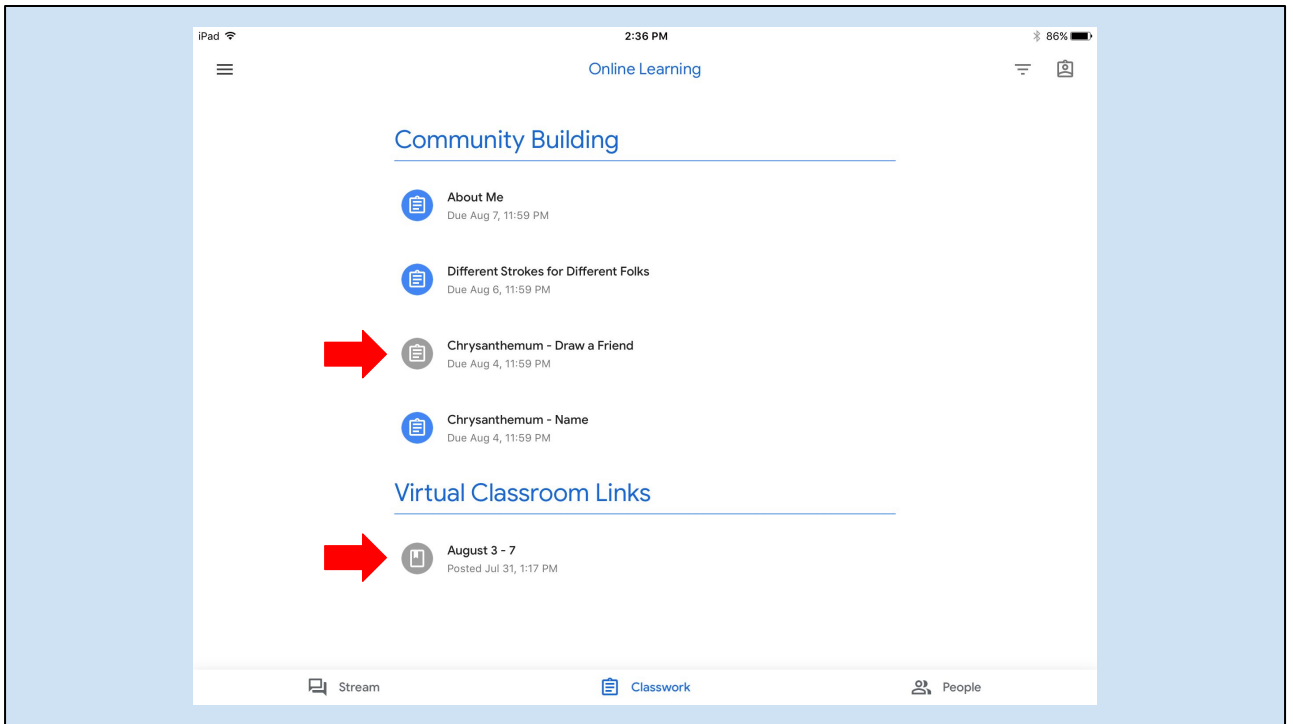

Google Classroom

Feedback

When you see a gray icon by the assignment, that means that it has been returned to you with a grade and sometimes feedback. You click on the tab to get to the assignment. If you do not see the assignment, pull down the screen to reload the page.

A gray assignment icon is different from the gray materials icon. It is always gray.

This is what the assignment will look like when you click on it. You will see the word Returned when I have returned it to you. If you see this, it means I have written something to you. To get to your feedback, click on the up arrow.