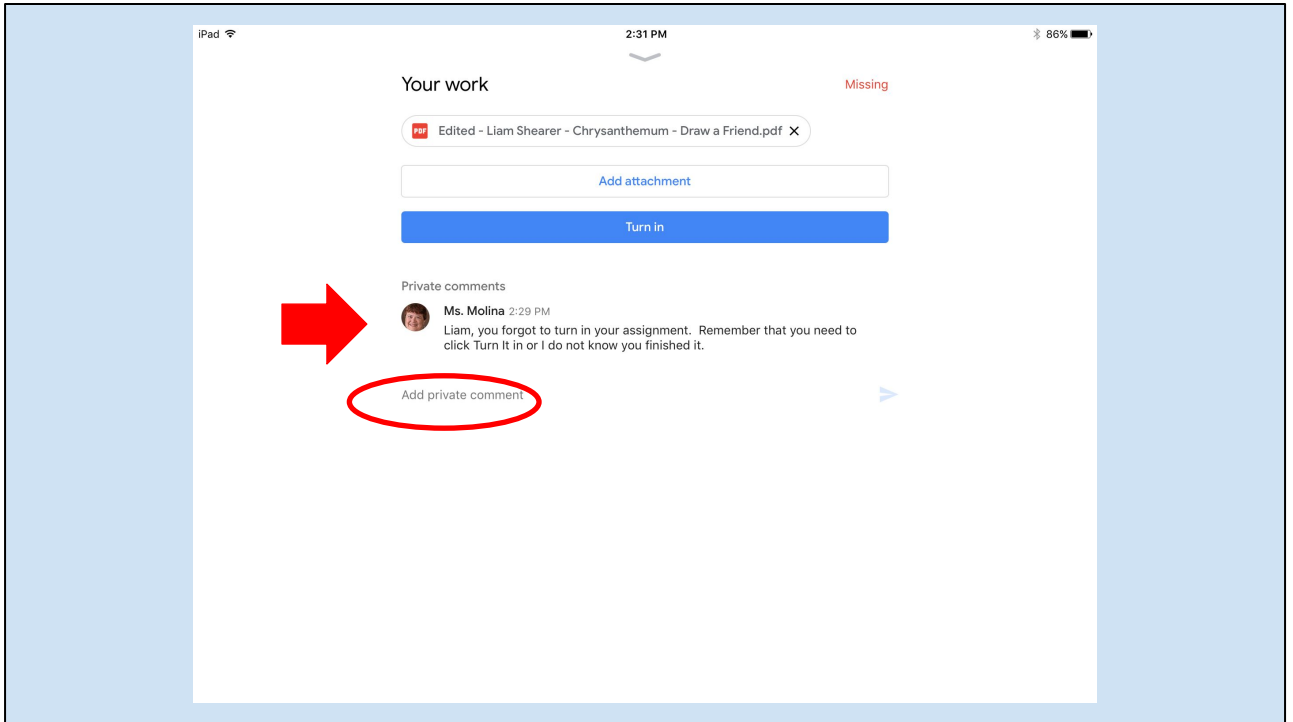

Google Classroom

Feedback

When you see a gray icon by the assignment, that means that it has been returned to you with a grade and sometimes feedback. You click on the tab to get to the assignment. If you do not see the assignment, pull down the screen to reload the page.

A gray assignment icon is different from the gray materials icon. It is always gray.

This is what the assignment will look like when you click on it. You will see the word Returned when I have returned it to you. If you see this, it means I have written something to you. To get to your feedback, click on the up arrow.