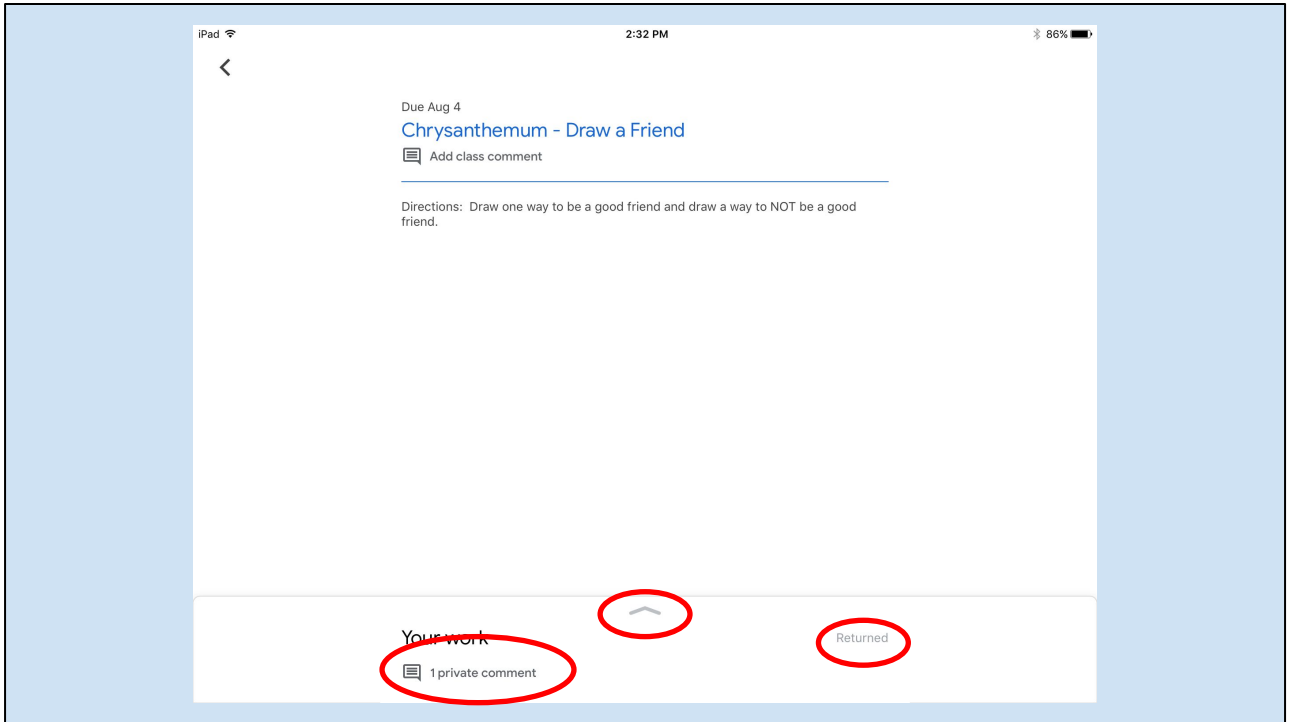

Google Classroom

Feedback

When you see a gray icon by the assignment, that means that it has been returned to you with a grade and sometimes feedback. You click on the tab to get to the assignment. If you do not see the assignment, pull down the screen to reload the page.

A gray assignment icon is different from the gray materials icon. It is always gray.

This is what the assignment will look like when you click on it. You will see the word Returned when I have returned it to you. If you see this, it means I have written something to you. To get to your feedback, click on the up arrow.